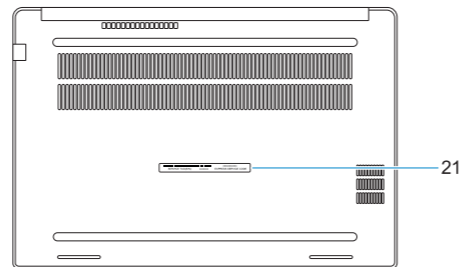

0DXVCJA00

© 2017 Dell Inc. or its subsidiaries.

© 2017 Microsoft Corporation.

2017-03

Features

Značajke | Jellemzők | Компоненты | Funkcije

- | | |
|-----------------------------------|---|
| 1. Camera | 12. NFC sensor (optional) |
| 2. Camera status light | 13. Status light |
| 3. Microphones | 14. Speakers |
| 4. Power button | 15. Touchpad |
| 5. Security cable slot | 16. Smartcard reader (optional) |
| 6. Network port | 17. USB 3.0 port |
| 7. USB 3.0 port with PowerShare | 18. HDMI port |
| 8. microSD port | 19. DisplayPort over USB Type-C (optional Thunderbolt™ 3) |
| 9. USIM port | 20. Power connector port |
| 10. Headset port | 21. Service tag label |
| 11. Fingerprint reader (optional) | |