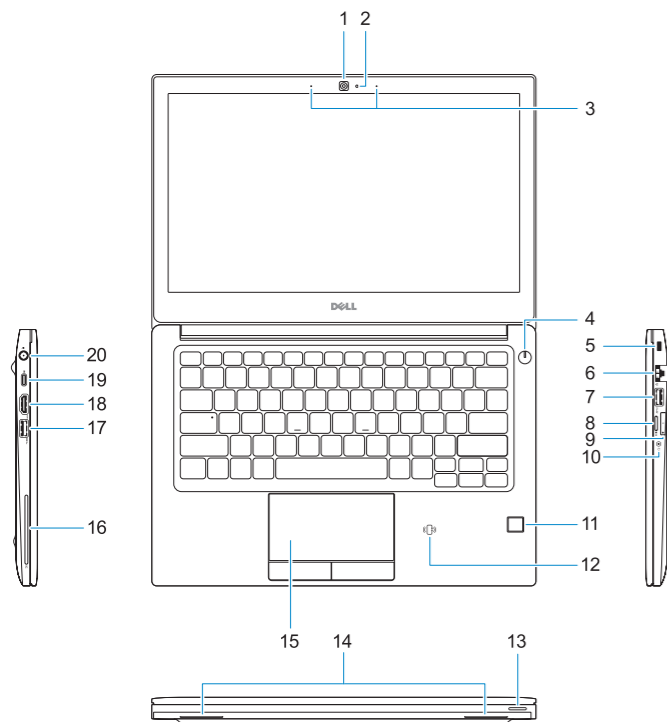

0DXVCJA00

© 2017 Dell Inc. or its subsidiaries.

© 2017 Microsoft Corporation.

2017-03

Features

Značajke | Jellemzők | Компоненты | Funkcije

- | | |
|-----------------------------------|---|
| 1. Camera | 12. NFC sensor (optional) |
| 2. Camera status light | 13. Status light |
| 3. Microphones | 14. Speakers |
| 4. Power button | 15. Touchpad |
| 5. Security cable slot | 16. Smartcard reader (optional) |
| 6. Network port | 17. USB 3.0 port |
| 7. USB 3.0 port with PowerShare | 18. HDMI port |
| 8. microSD port | 19. DisplayPort over USB Type-C (optional Thunderbolt™ 3) |
| 9. USIM port | 20. Power connector port |
| 10. Headset port | 21. Service tag label |
| 11. Fingerprint reader (optional) | |